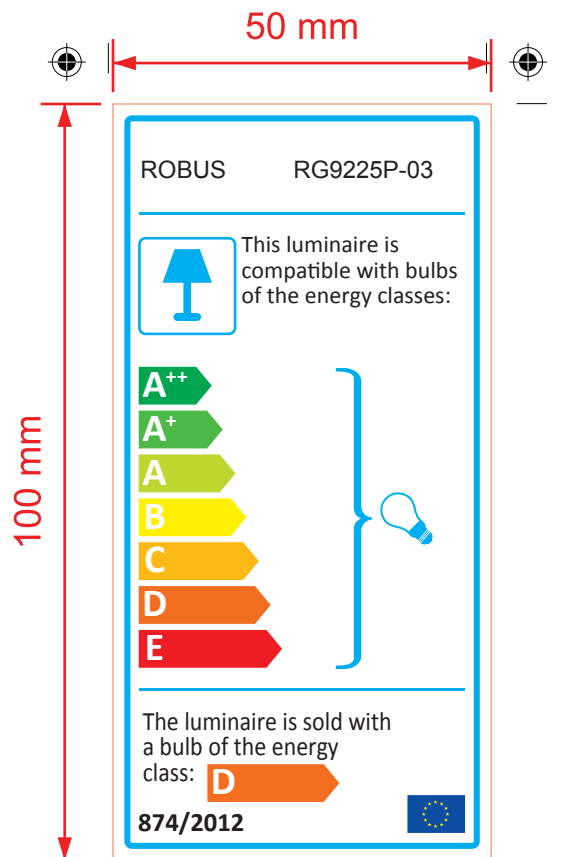

LEL-C (Mono-L) - UK
50mm x 100mm

LEL-C (Mono-P) - UK
100mm x 50mm